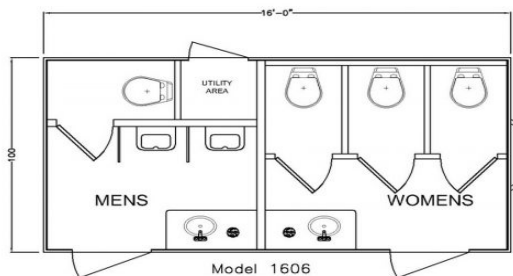

## Primitive Series – 6 Station Luxury Restroom Trailer

- 16'x 8.5' H/D on Steel Frame
- 525 Gallon Waste Tank
- Porch Light @ Each Entry Door
- Lockable Storage
- Fold Out Steps
- 20 AMP Electrical Circuits (2)
- City Water Hook-Up
- HVAC, Climate Control
- Executive Barn Style Cabinetry
- Laminate Flooring
- Dual Vanity with LED Lighting
- Metered Faucets
- Flush Urinals (x 2)
- Porcelain Flush Toilets (x 4)
- Safety Backed Glass Mirrors
- Stereo, MP3 Player
- Soap & Toilet Paper Dispensers
- Paper Towel Dispensers
- **Requires level ground, large radius for entry and removal**
- **Must place within 100 feet of water hook-up**
- **Needs electric hook-up of 2 independent outlets (20 amps each)**
- **Additional Photos available at [www.executivebathroomsplus.com](http://www.executivebathroomsplus.com)**