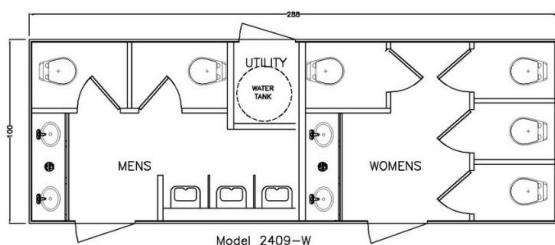

- 24'x 8.5' H/D on Steel Frame
- 935 Gallon Waste Tank
- Porch Light @ Each Entry Door
- Lockable Storage
- Roll Out Steps
- 20 AMP Electrical Circuits (2)
- City Water Hook-Up
- HVAC, Climate Control with remote sensor
- Hot Water Heater
- City Water Hook-up
- Custom Cabinetry - White
- Laminate Flooring - Timber
- Dual Vanity with LED Lighting over mirror
- Metered Faucets
- Stainless Steel Sinks
- **Flush Urinals (x 3)**
- **Porcelain Flush Toilets (x 6)**
- Safety Backed Glass Mirrors
- Stereo, MP3 Player
- Soap & Toilet Paper Dispensers
- Paper Towel Dispensers
- **Requires level ground**
- **Must place within 100 feet of water hook-up**
- **Needs electric hook-up of 3 independent outlets (20 amps each) (x 3)**
- **On-Board Water Closet optional w/ on-demand water pump.**
- **Additional Photos available**
www.executivebathroomsplus.com