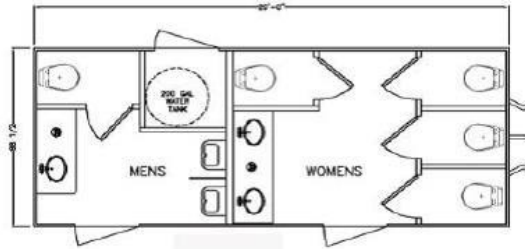

- 20'x 8.5' H/D on Steel Frame
- 625 Gallon Waste Tank
- Porch Light @ Each Entry Door
- Lockable Storage
- Fold Out Steps
- 20 AMP Electrical Circuits (2)
- City Water Hook-Up
- HVAC, Climate Control
- Executive Walnut Cabinetry
- Laminate Flooring
- Dual Vanity with LED Lighting
- Metered Faucets
- Flush Urinals (x 2)
- Porcelain Flush Toilets (x 5)
- Safety Backed Glass Mirrors
- Stereo, MP3 Player
- Soap & Toilet Paper Dispensers
- Paper Towel Dispensers
- **Requires level ground**
- **Must place within 100 feet of water hook-up**
- **Needs electric hook-up of 2 independent outlets (20 amps each)**
- **On-Board Water Closet optional**
- **Additional Photos available at www.executivebathroomsplus.com**