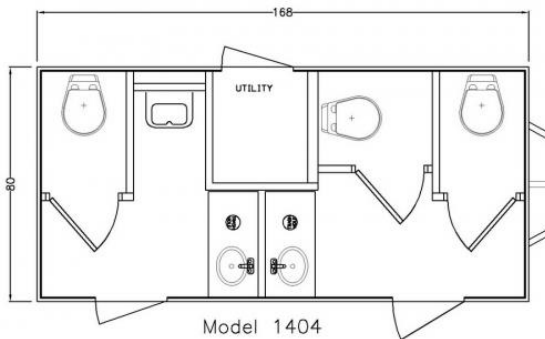

- 14'x 7' H/D on Steel Frame
- 425 Gallon Waste Tank
- Porch Light @ Each Entry Door
- Lockable Storage
- Fold Out Steps
- 20 AMP Electrical Circuits (2)
- City Water Hook-Up
- HVAC, Climate Control
- Rustic Wood (Barn Style) Cabinetry
- Woodgrain Laminate Flooring
- Single Vanity with LED Lighting
- Metered Faucets
- Flush Urinals (x 1)
- Porcelain Flush Toilets (x 3)
- Safety Backed Glass Mirrors
- Stereo, MP3 Player
- Soap & Toilet Paper Dispensers
- Paper Towel Dispensers
- **Requires level ground, radius for entry and removal**
- **Must place within 100 feet of water hook-up***
- **Needs electric hook-up of 2 independent outlets (20 amps each)**
- **165 Gallon Water Tank in Closet *optional**
- **Additional Photos available at www.executivebathroomsplus.com**