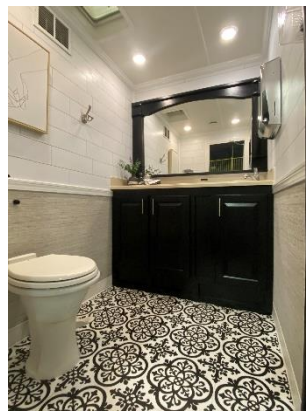

## 2 Station - Bridal Suite

- 12'x 8' H/D on Steel Frame
- 225 Gallon Waste Tank
- Porch Light @ Each Entry Door
- Lockable Storage
- Fold Out Steps
- 20 AMP Electrical Circuits (1)
- City Water Hook-Up
- HVAC, Climate Control
- Contemporary Cabinetry
- Black and White Pattern Laminate Flooring
- Single Vanity with LED Lighting
- Metered Faucets
- Flush Urinal (x 1)
- Porcelain Flush Toilets (x 2)
- Safety Backed Glass Mirrors
- Stereo, MP3 Player
- Soap & Toilet Paper Dispensers
- Paper Towel Dispensers
- **Requires level ground, radius for entry and removal**
- **Must place within 100 feet of water hook-up\***
- **Needs electric hook-up of 1 independent outlets (20 amps each)**
- **165 Gallon Water Tank in Closet \*optional**
- Additional Photos available at [www.executivebathroomsplus.com](http://www.executivebathroomsplus.com)