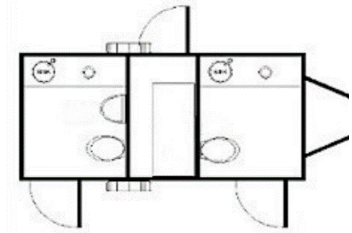

## 2 Station - Bridal Suite

- 12'x 8' H/D on Steel Frame
- 225 Gallon Waste Tank
- Porch Light @ Each Entry Door
- Lockable Storage
- Fold Out Steps
- 20 AMP Electrical Circuits (1)
- City Water Hook-Up
- HVAC, Climate Control
- Contemporary Cabinetry
- Black and White Pattern Laminate Flooring
- Single Vanity with LED Lighting
- Metered Faucets
- Flush Urinal (x 1)
- Porcelain Flush Toilets (x 2)
- Safety Backed Glass Mirrors
- Stereo, MP3 Player
- Soap & Toilet Paper Dispensers
- Paper Towel Dispensers
- **Requires level ground, radius for entry and removal**
- **Must place within 100 feet of water hook-up\***
- **Needs electric hook-up of 1 independent outlets (20 amps each)**
- **165 Gallon Water Tank in Closet \*optional**
- Additional Photos available at [www.executivebathroomsplus.com](http://www.executivebathroomsplus.com)