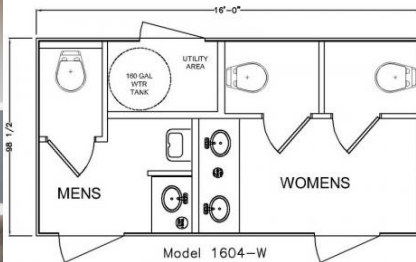

## Americana Series – 4 Station Luxury Restroom Suite

- 16'x 8.5' H/D on Steel Frame
- 625 Gallon Waste Tank
- Porch Light @ Each Entry Door
- Lockable Storage
- Roll Out Steps
- 20 AMP Electrical Circuits (2)
- City Water Hook-Up
- HVAC, Climate Control with remote sensor
- Hot Water Heater
- City Water Hook-up
- Custom Cabinetry - White
- Laminate Flooring - Timber
- Dual Vanity with LED Lighting over mirror
- Metered Faucets
- Stainless Steel Sinks
- **Flush Urinals (x 1)**
- **Porcelain Flush Toilets (x 3)**
- Safety Backed Glass Mirrors
- Stereo, MP3 Player
- Soap & Toilet Paper Dispensers
- Paper Towel Dispensers
- **Requires level ground**
- **Must place within 100 feet of water hook-up**
- **Needs electric hook-up of 2 independent outlets (20 amps each) (x 2)**
- **On-Board Water Closet optional w/ on-demand water pump.**
- **Additional Photos available at [www.executivebathroomsplus.com](http://www.executivebathroomsplus.com)**